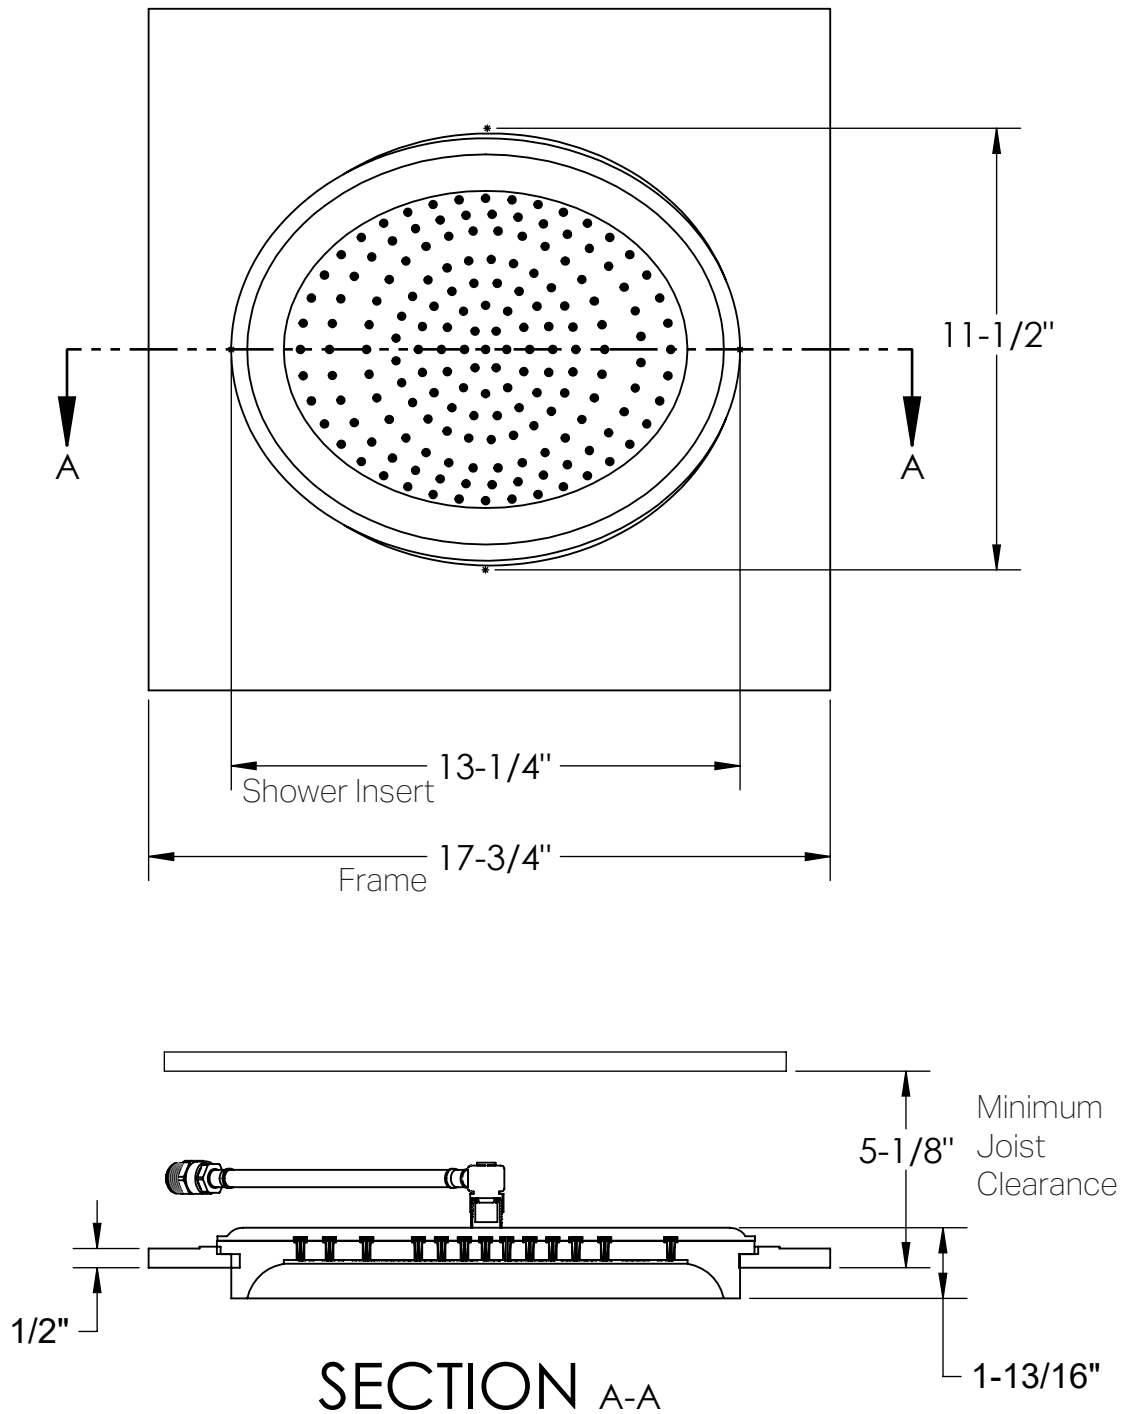

PAINTSTONE - PAINTABLE CEILING SHOWER HEAD, OVAL

RS256-7

DIMENSIONS MAY VARY AND ARE SUBJECT TO CHANGE. NO RESPONSIBILITY IS ASSUMED FOR USE OF SUPERCEDED OR VOIDED DATA