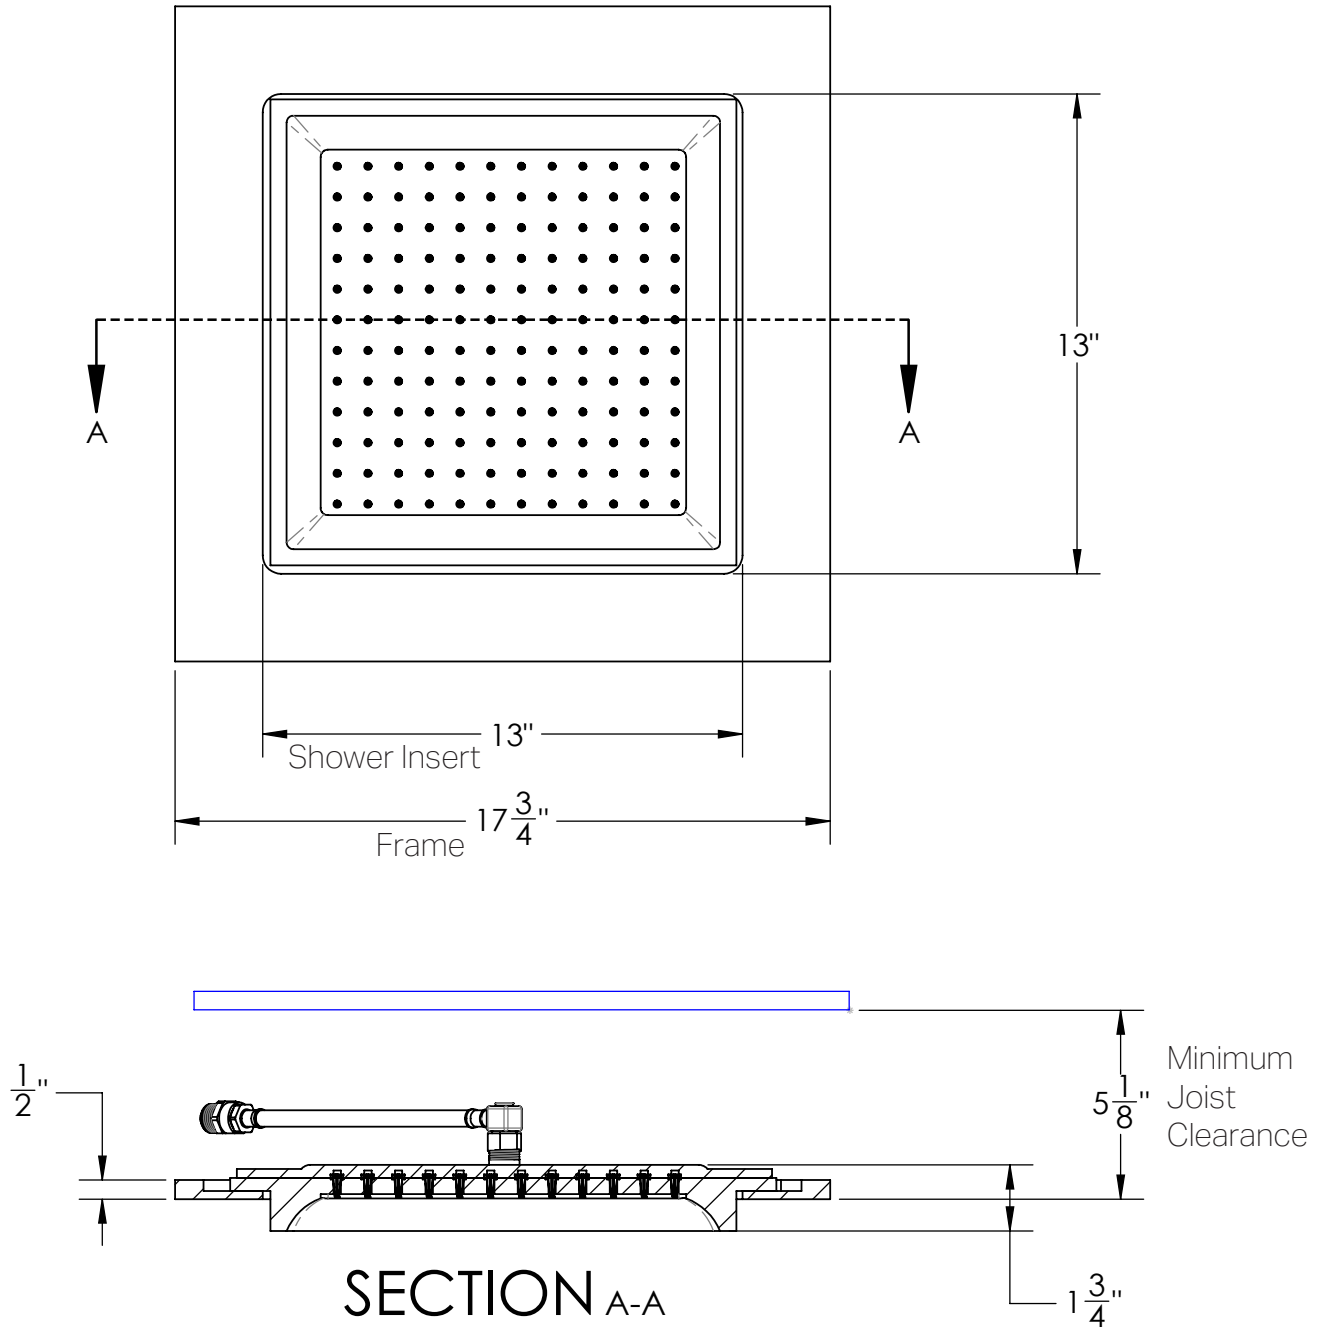

PAINTSTONE - PAINTABLE CEILING SHOWER HEAD, SQUARE

RS256-8

DIMENSIONS MAY VARY AND ARE SUBJECT TO CHANGE. NO RESPONSIBILITY IS ASSUMED FOR USE OF SUPERCEDED OR VOIDED DATA